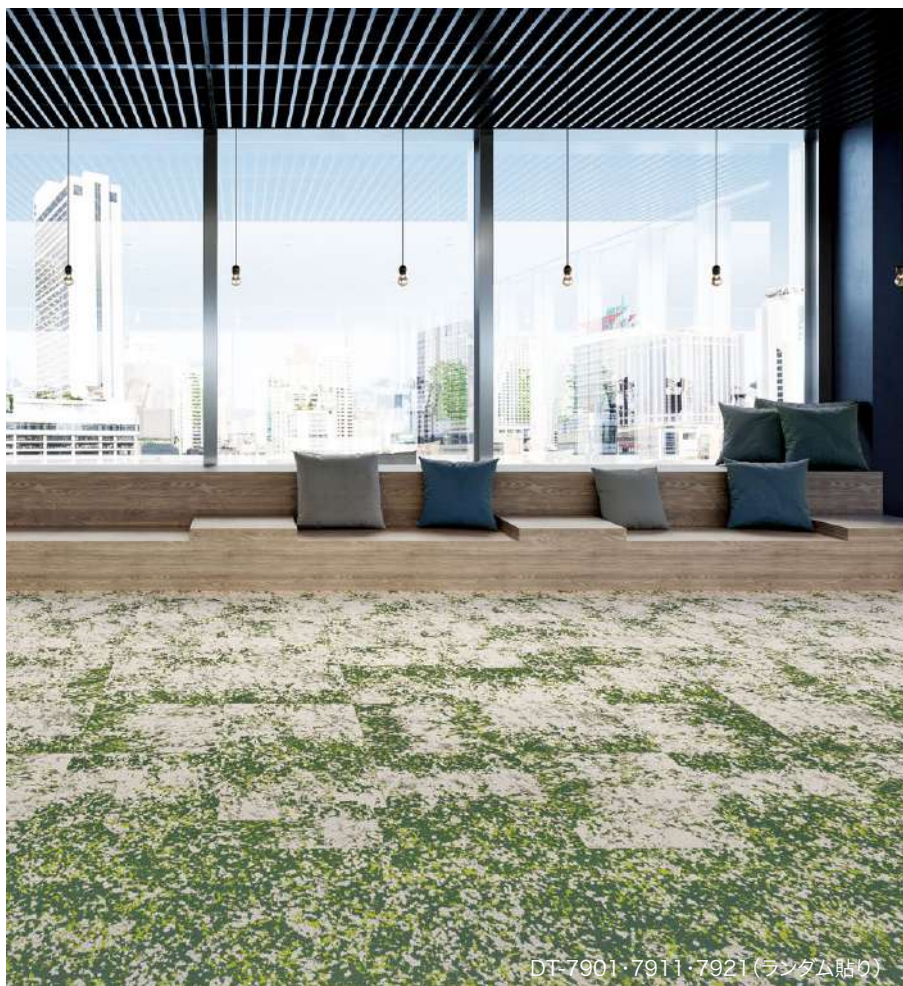

ネイチャー

¥11,200
~
¥11,900
/m²

FRACTAL

FRACTAL FOREST F
FRACTAL FOLIAGE F

DT-50203・50303(流し貼り)

DISCOVER

DISCOVER GRASS
DISCOVER MIX
DISCOVER STONE

DT-7901・7911・7921(ランダム貼り)