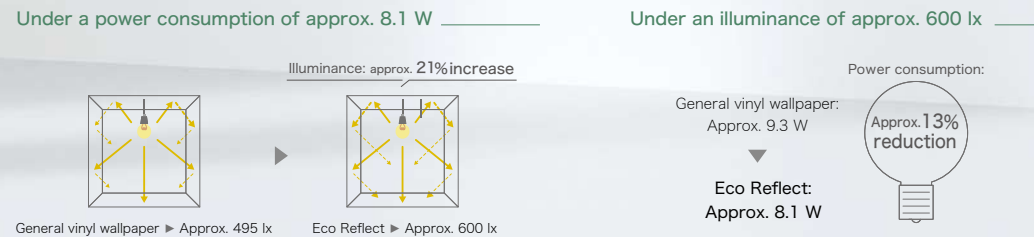

Eco Reflect

Functional wallpaper that brightens a room is even more powerful

Eco Reflect is a functional wallpaper designed to make interior spaces brighter through a special formulation with high light reflectance. This product can be expected to provide energy-saving benefits by reducing the number of lighting fixtures needed in offices and allowing lights to remain off during the daytime. It is compatible with a wide range of lighting types, including fluorescent, incandescent, and LED light sources. The light reflectance of the previous Eco Reflect has been further improved, resulting in approximately a 7% increase in illuminance and power-saving performance. Additionally, a new super durable Eco Reflect specification offering superior surface strength is now available.

*Eco Reflect is patented in Japan (Patent No. 6144953)

*The above test results are measured values and are not guaranteed values.
*The functional properties and test results described on this page are based solely on Japanese national standards or our own internal specifications, testing methods, and criteria.
We have not conducted any testing based on the standards, testing methods, or criteria of other countries or regions where the product may be sold or used.

TH 34221