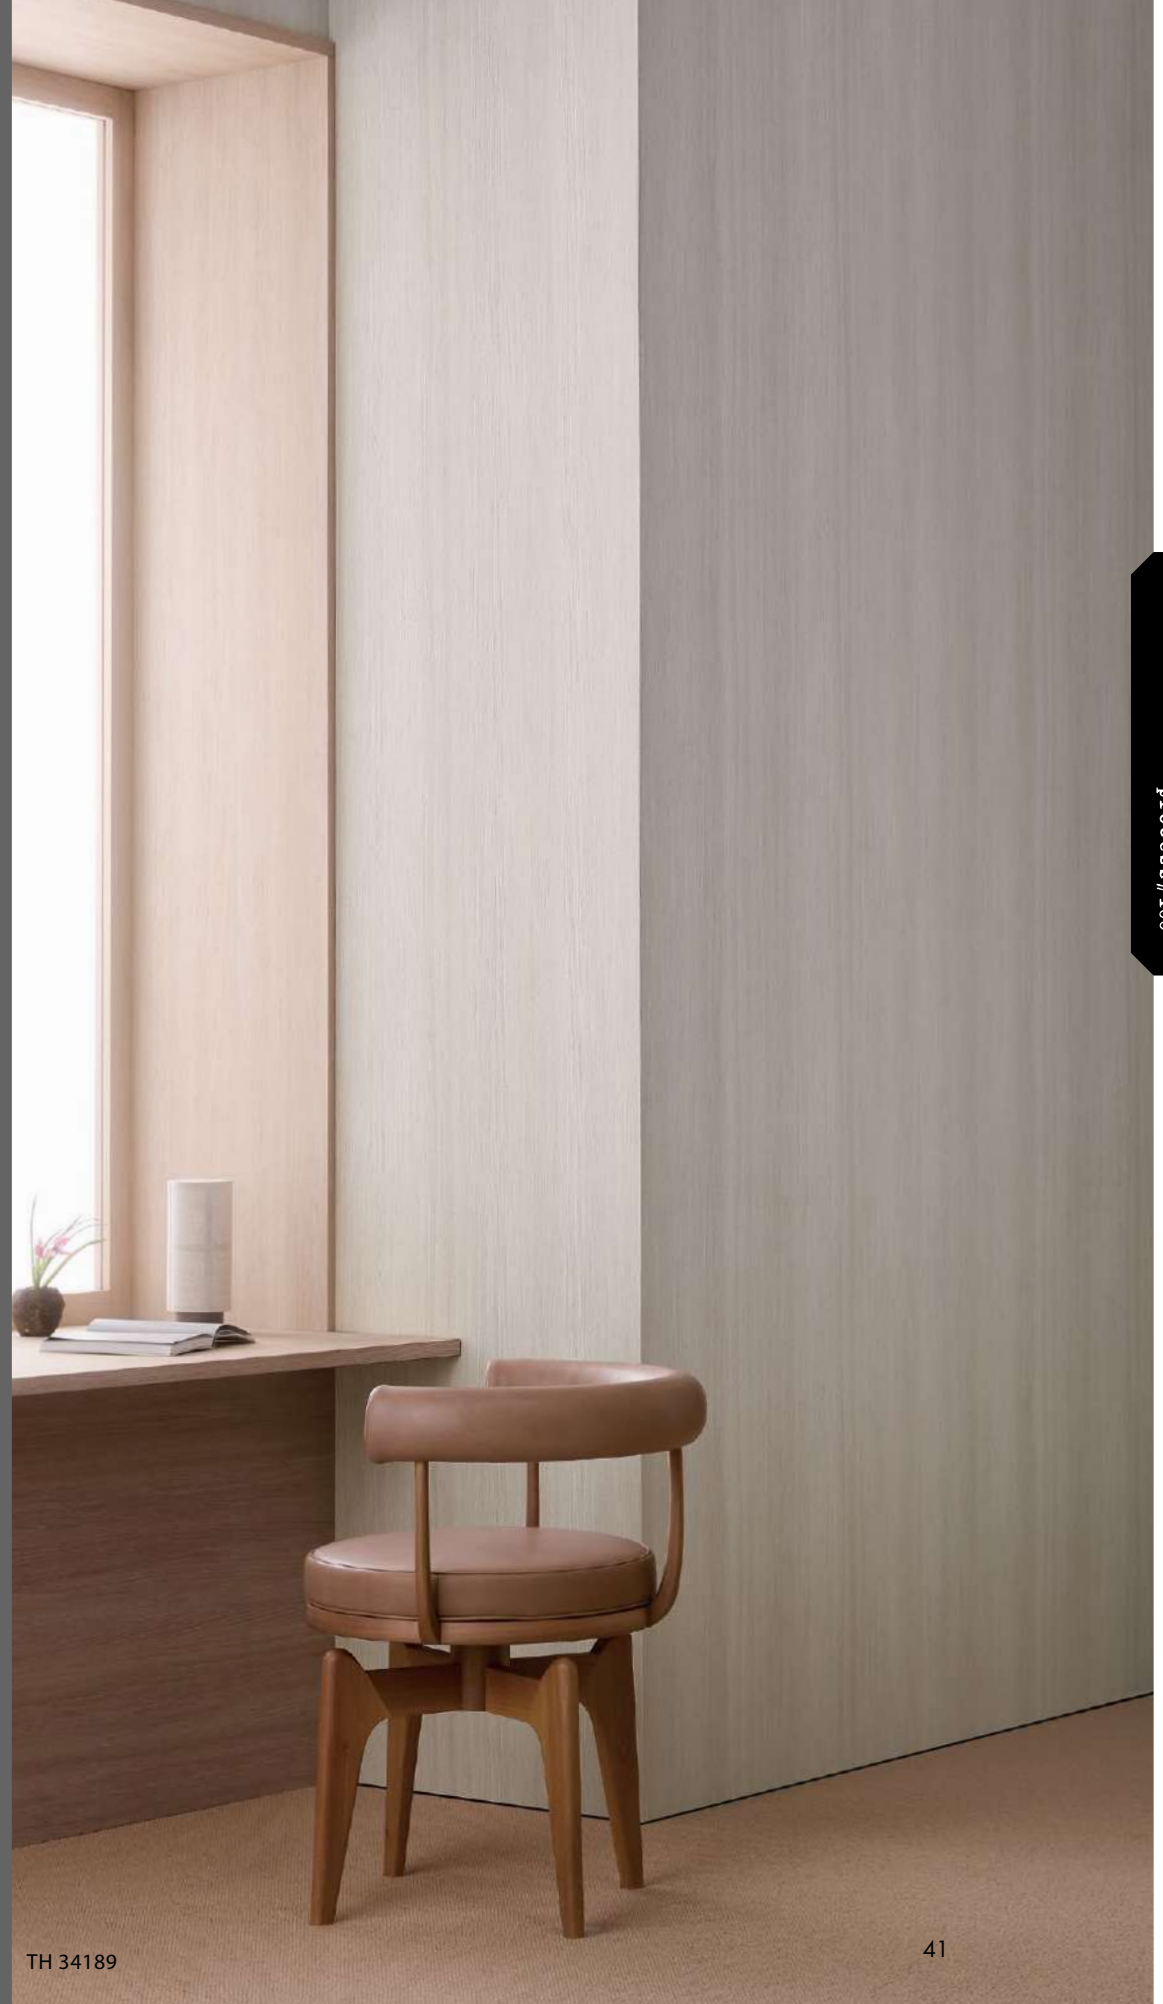

CAVIERA

process# 100

Width 92 cm ↓ 64.1 cm ↔ 92 cm

Anti-Mold | Anti-Bacterial | Water Repellent

Notes: 04, 05 Please be sure to check p. 272.

TH 34189