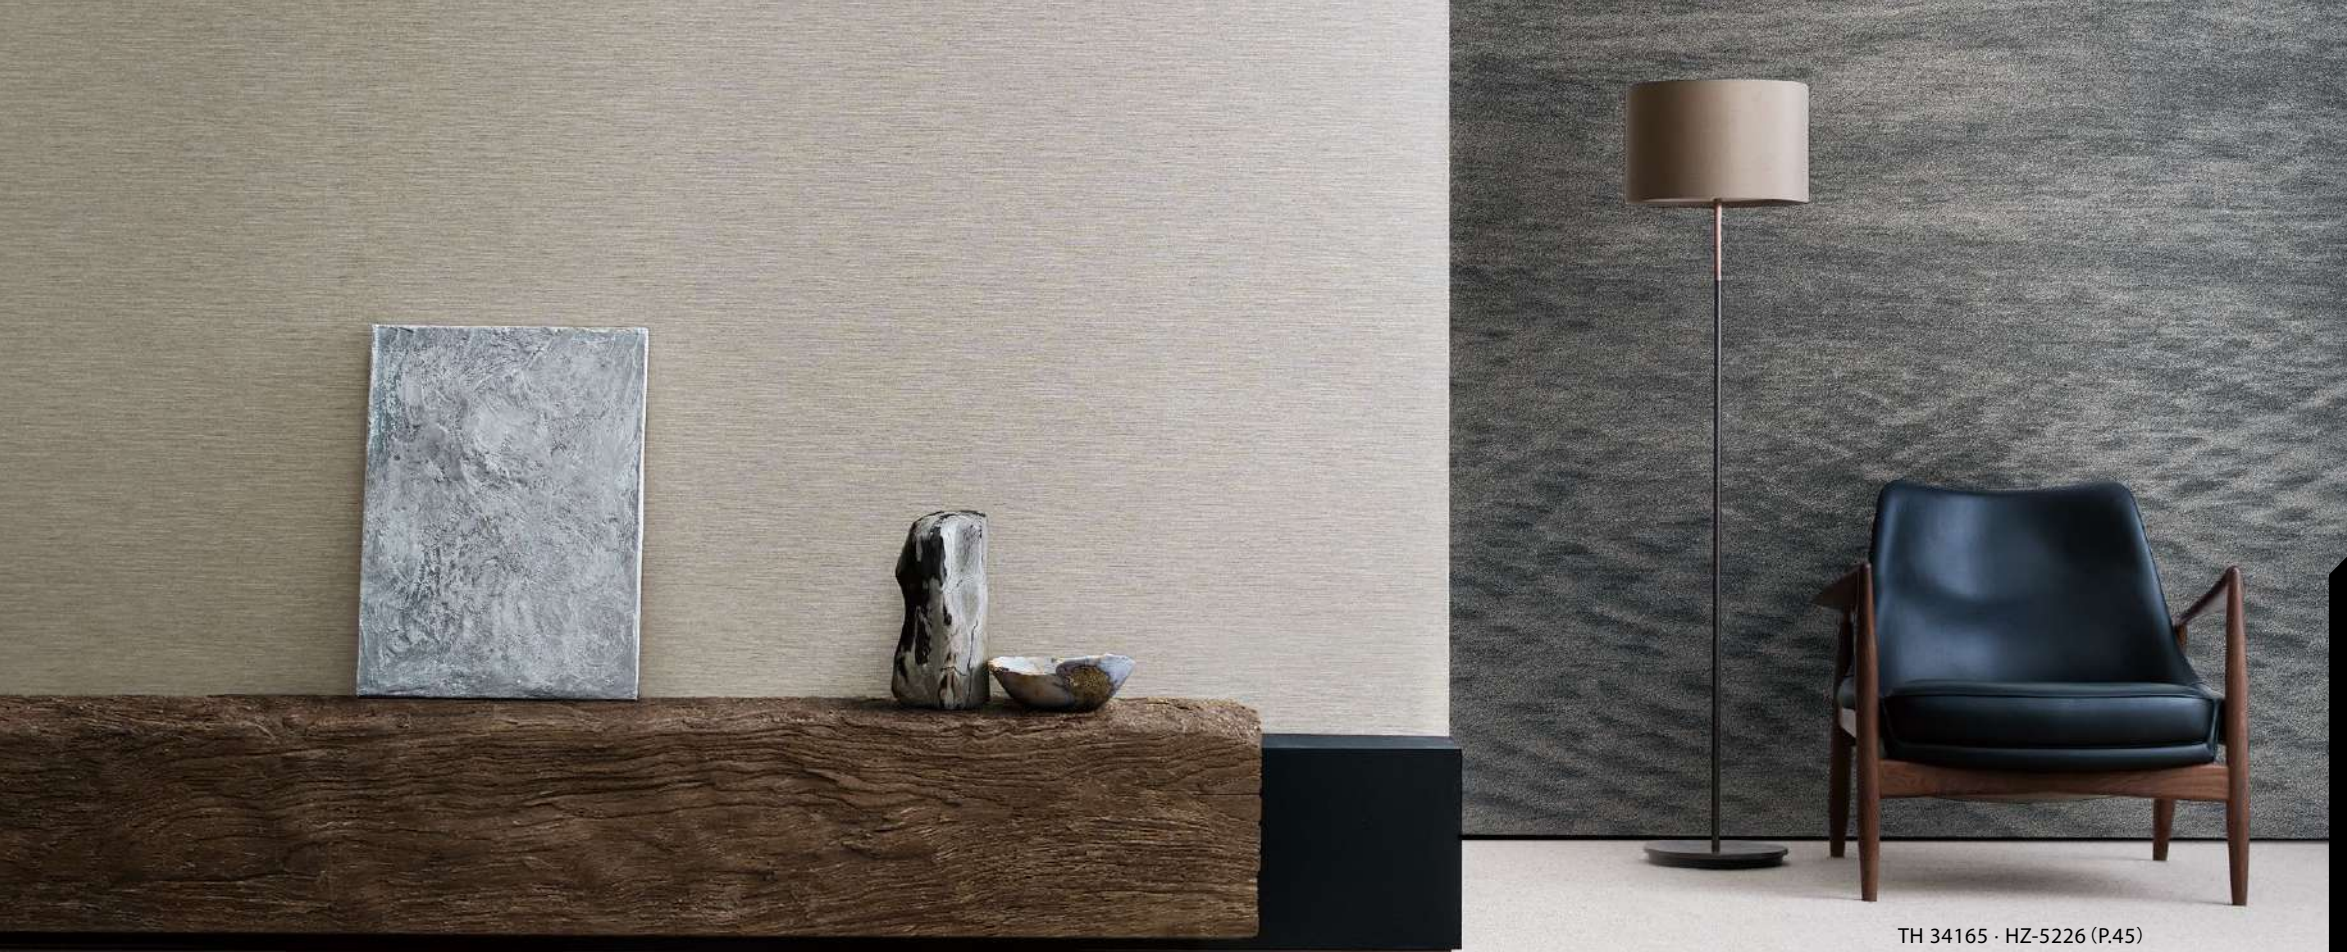

TH 34162

[Easy Installation](#)

FANCY GEOLOGY

Width 92.5 cm ↓ 64.1 cm ↔ 92.5 cm

Anti-Mold

Note: 04 Please be sure to check p. 272.

TH 34165 · HZ-5226 (P.45)

Audo Copenhagen Tokyo Showroom ▶ Audo Copenhagen / The Seal Lounge Chair, Low Back / <https://audocph.jp>