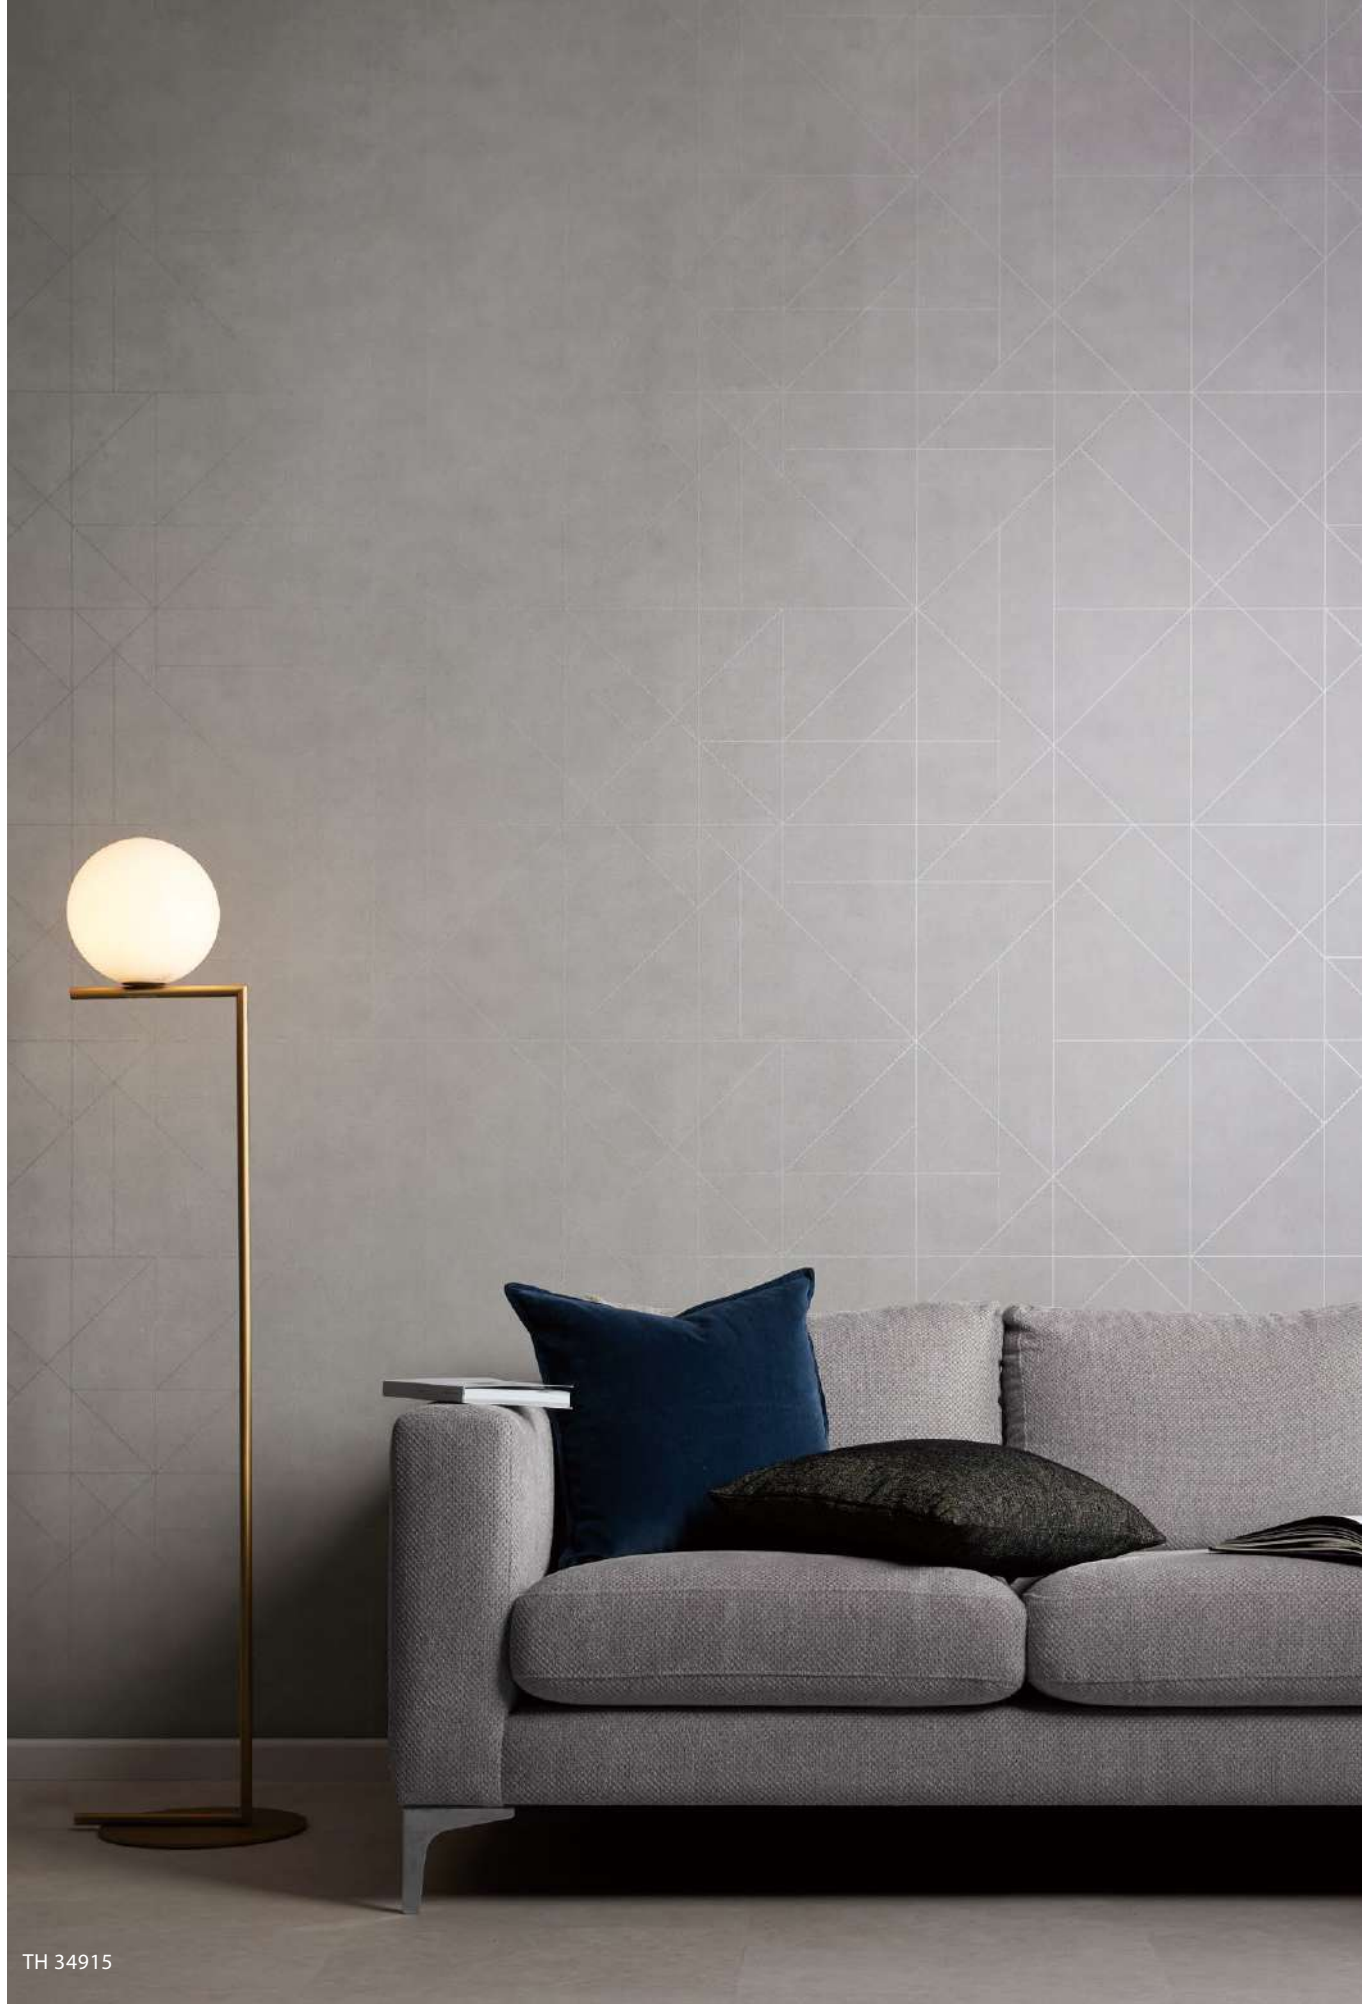

TH 34915 NEW

TH 34916 NEW

Width 92.5 cm    ↓ 64.2 cm    ↔ 92.5 cm    ● 1/2 Drop  
Anti-Mold | Anti-Bacterial | Water Repellent

Notes: 04, 05 Please be sure to check p. 272.

Full-Width 92.5 cm

TH 34916

TH 34915