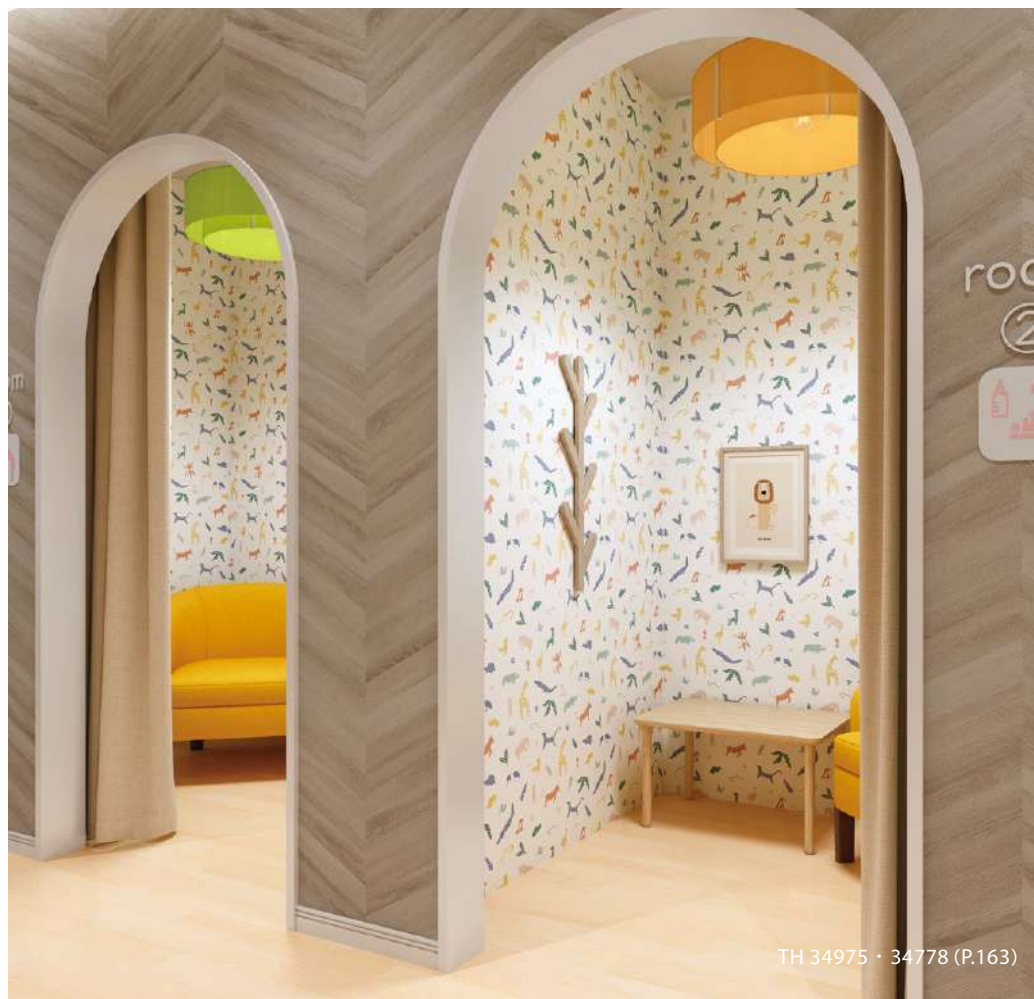

TH 34974

TH 34976 · 34485 (P.99)

TH 34975 · 34778 (P.163)