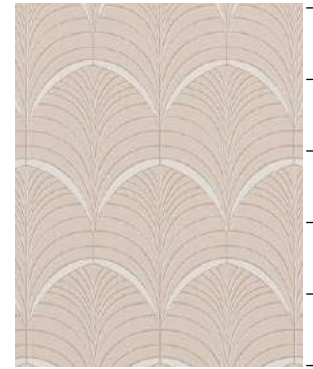

TH 34931 (1 scale: 10 cm)

TH 34932

TH 34932

Width 92.5 cm    ↓ 64.2 cm    ↔ 92.5 cm  
 Anti-Mold

TH 34932 (1 scale: 10 cm)

TH 34933 NEW

Full-Width 92.5 cm  
TH 34934

TH 34934 NEW