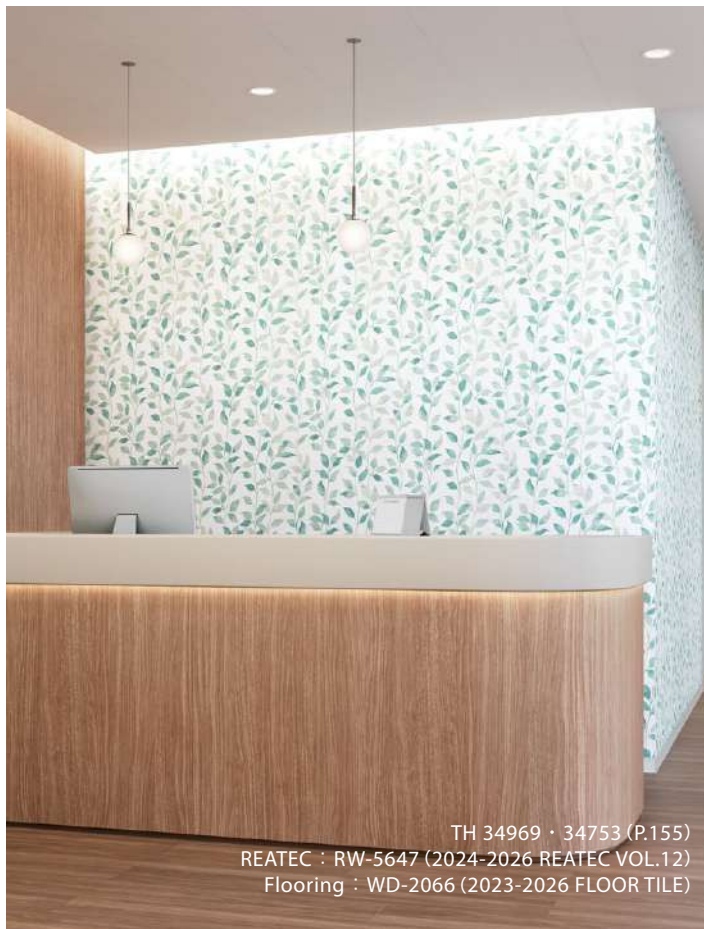

TH 34969 · 34753 (P.155)
REATEC : RW-5647 (2024-2026 REATEC VOL.12)
Flooring : WD-2066 (2023-2026 FLOOR TILE)