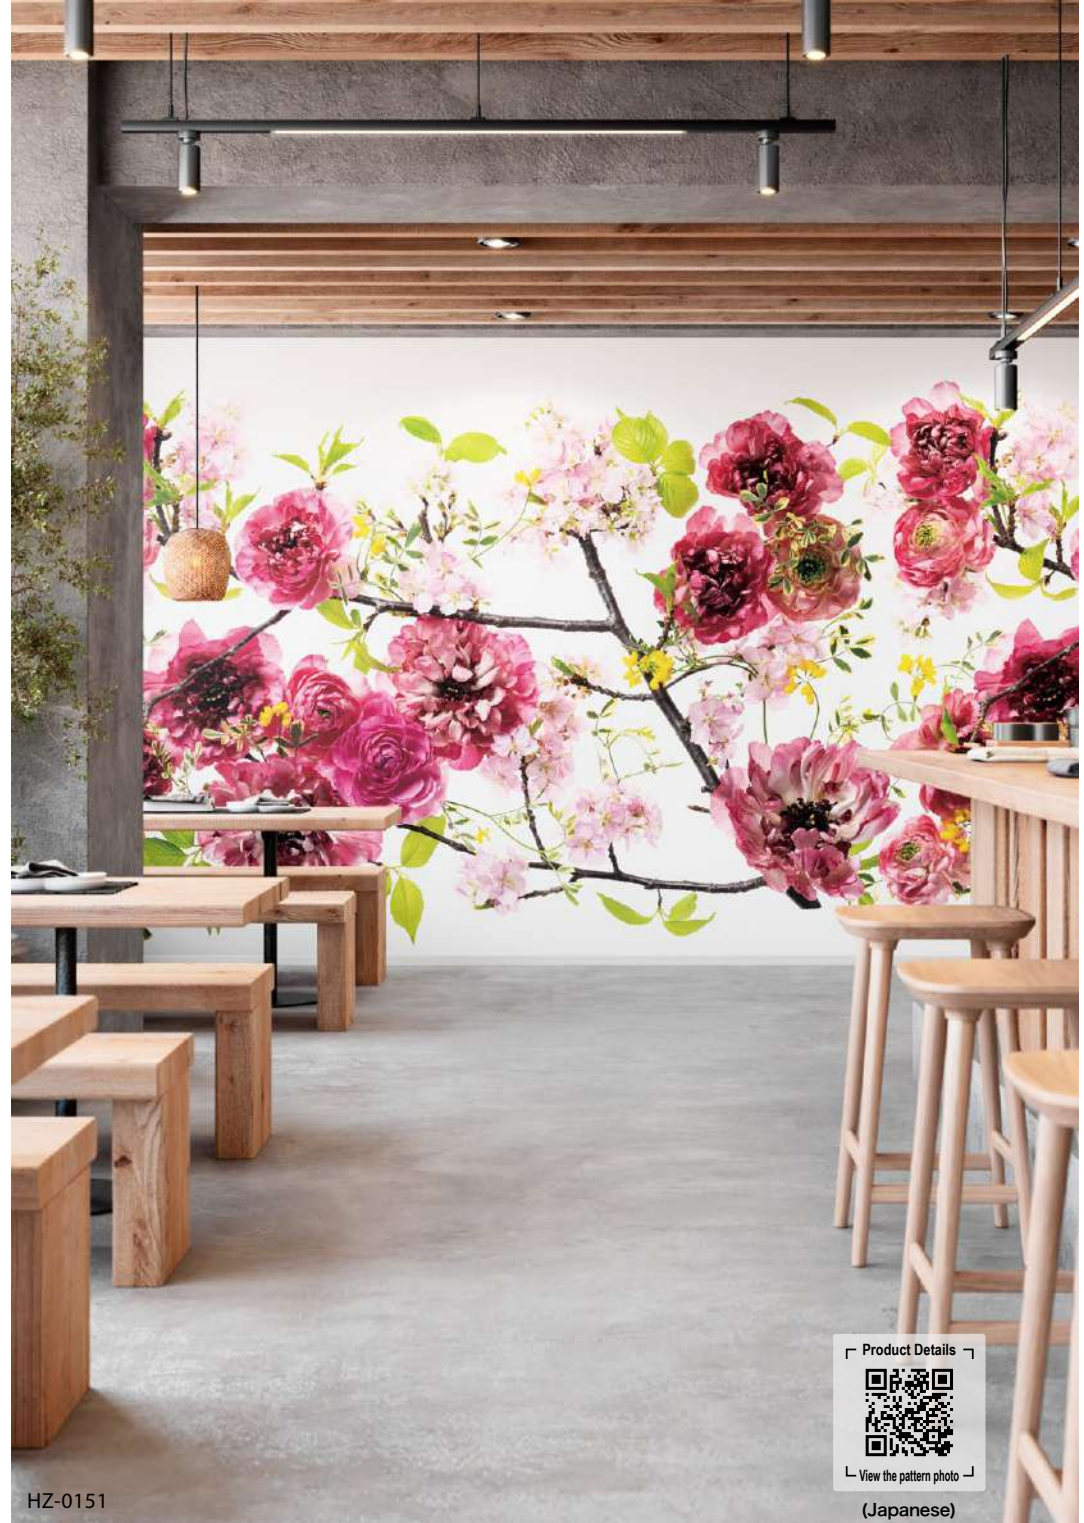

HZ-0151

Full bloom

Designed by KEITA KAWASAKI

Concept : "Glamorous Appeal"

Flower : Ranunculus, Cherry Blossom, Coronilla

HZ-0151 Order Made Product

Base D-003 Sand Texture Anti-Mold
Size 900 mm×4 panels
W3600 H2700 mm

KEITA KAWASAKI

Keita Kawasaki is a leading artist in the world of contemporary flower design. He advocates a "New Flower Culture," conveying the "Importance of all living things" through creations themed around flowers and plants, and continuously unveils innovative works that break the conventional wisdom of existing floral arrangements.