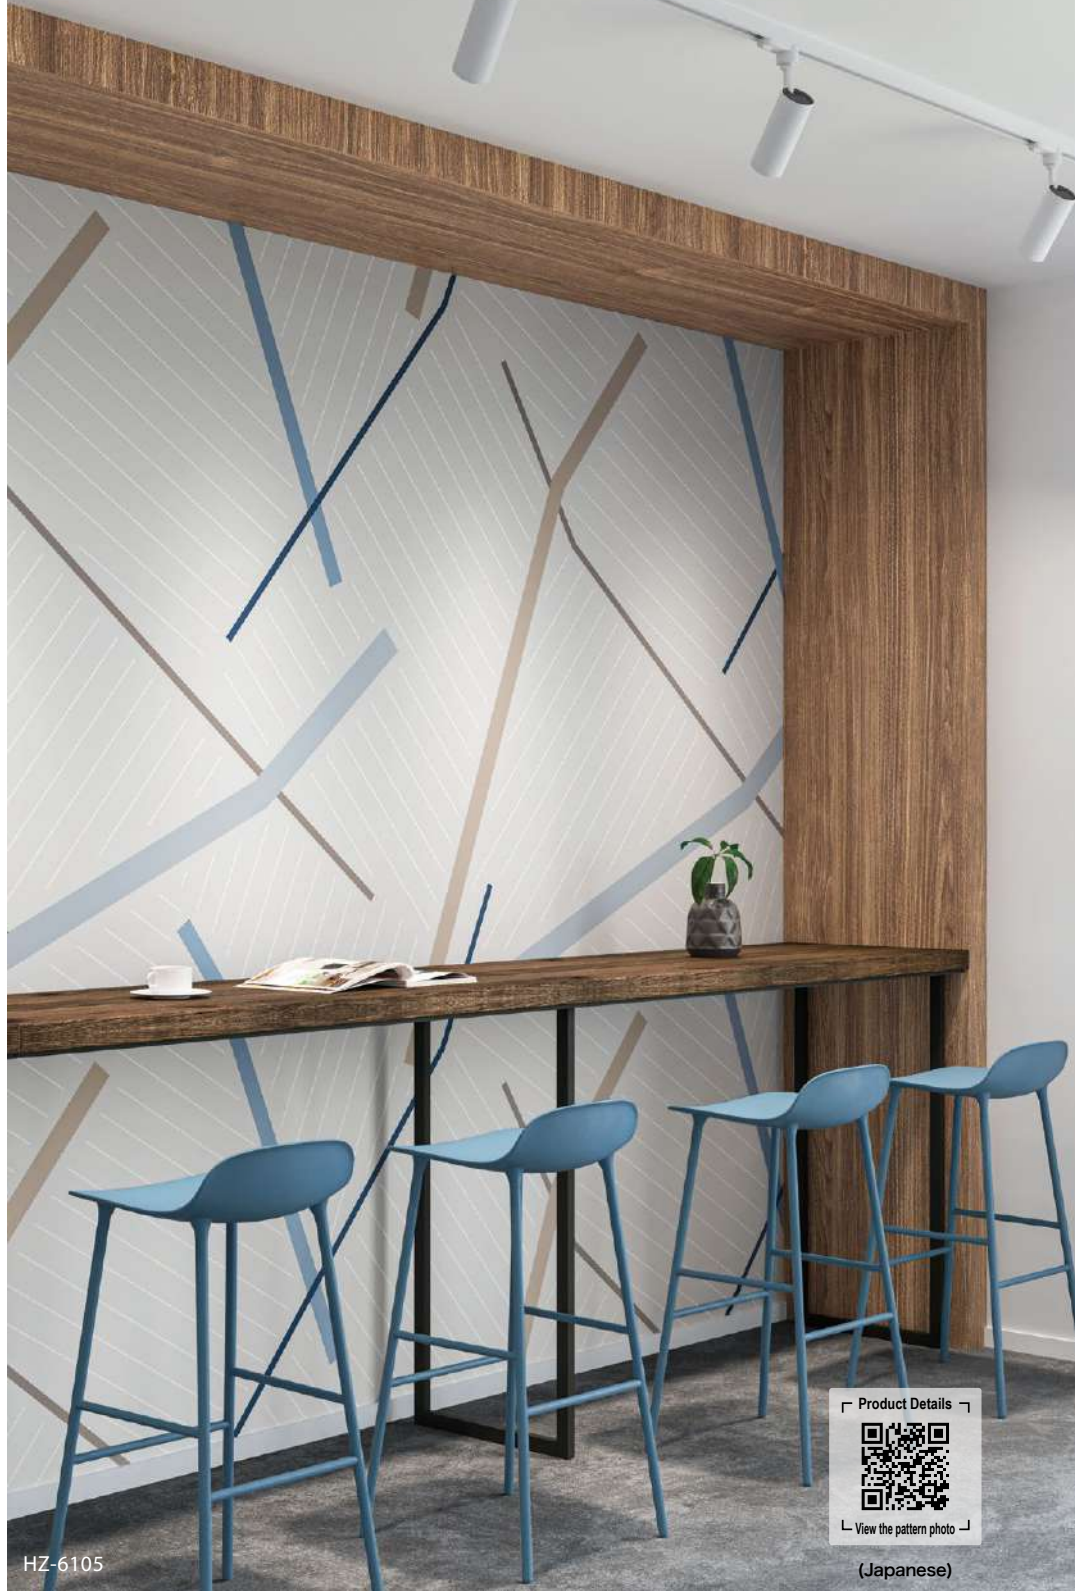

### HZ-7555 Order Made Product

Base D-003 Sand Texture Anti-Mold  
Size 900 mm × 4 panels  
W3600 H2700 mm

Not available for export,  
Japanese market only

HZ-1575

Finlayson HALO

HZ-1575

HZ-6105

SHAPE PLAY