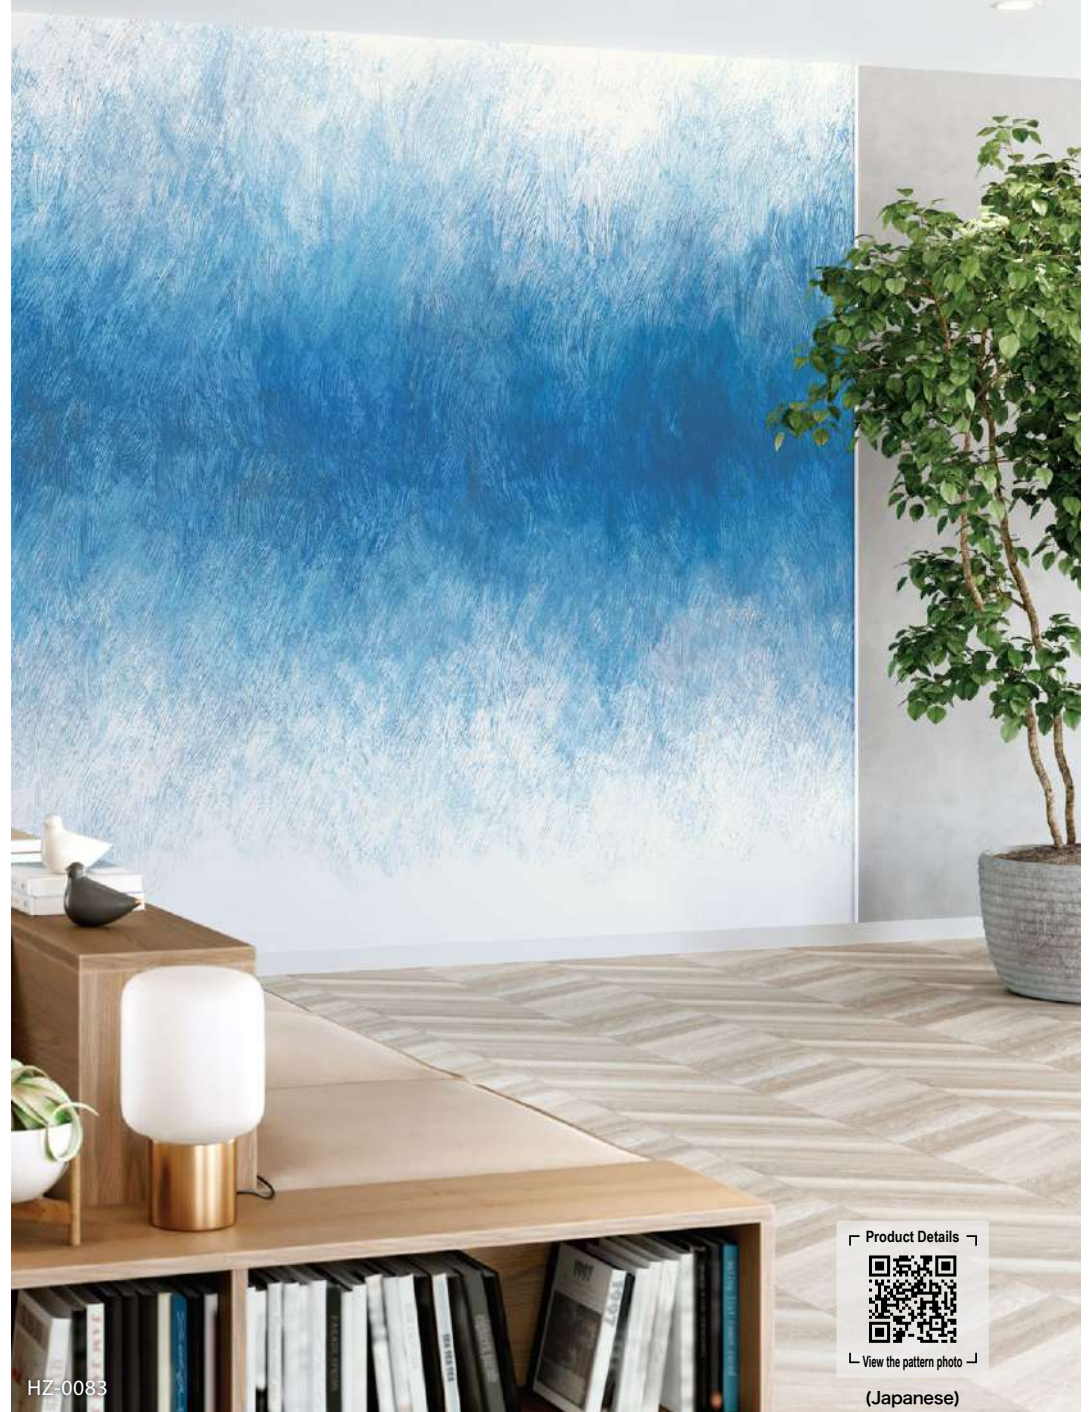

HZ-0083

Product Details

View the pattern photo

(Japanese)

An Eternal Moment

Designed by Sawako Hoshi

"I hope to share the 'landscapes' I paint, that carry the thoughts and feelings that arise as I recall a 'scene' from memory again and again. Rather than depicting a specific place, I want to paint 'landscapes' that exist between the concrete and the abstract, where the scenery I have seen resonates with the scenery you have seen."

HZ-0083 Order Made Product

Base D-003 Sand Texture Anti-Mold
Size 900 mm×4 panels
W3600 H2700 mm