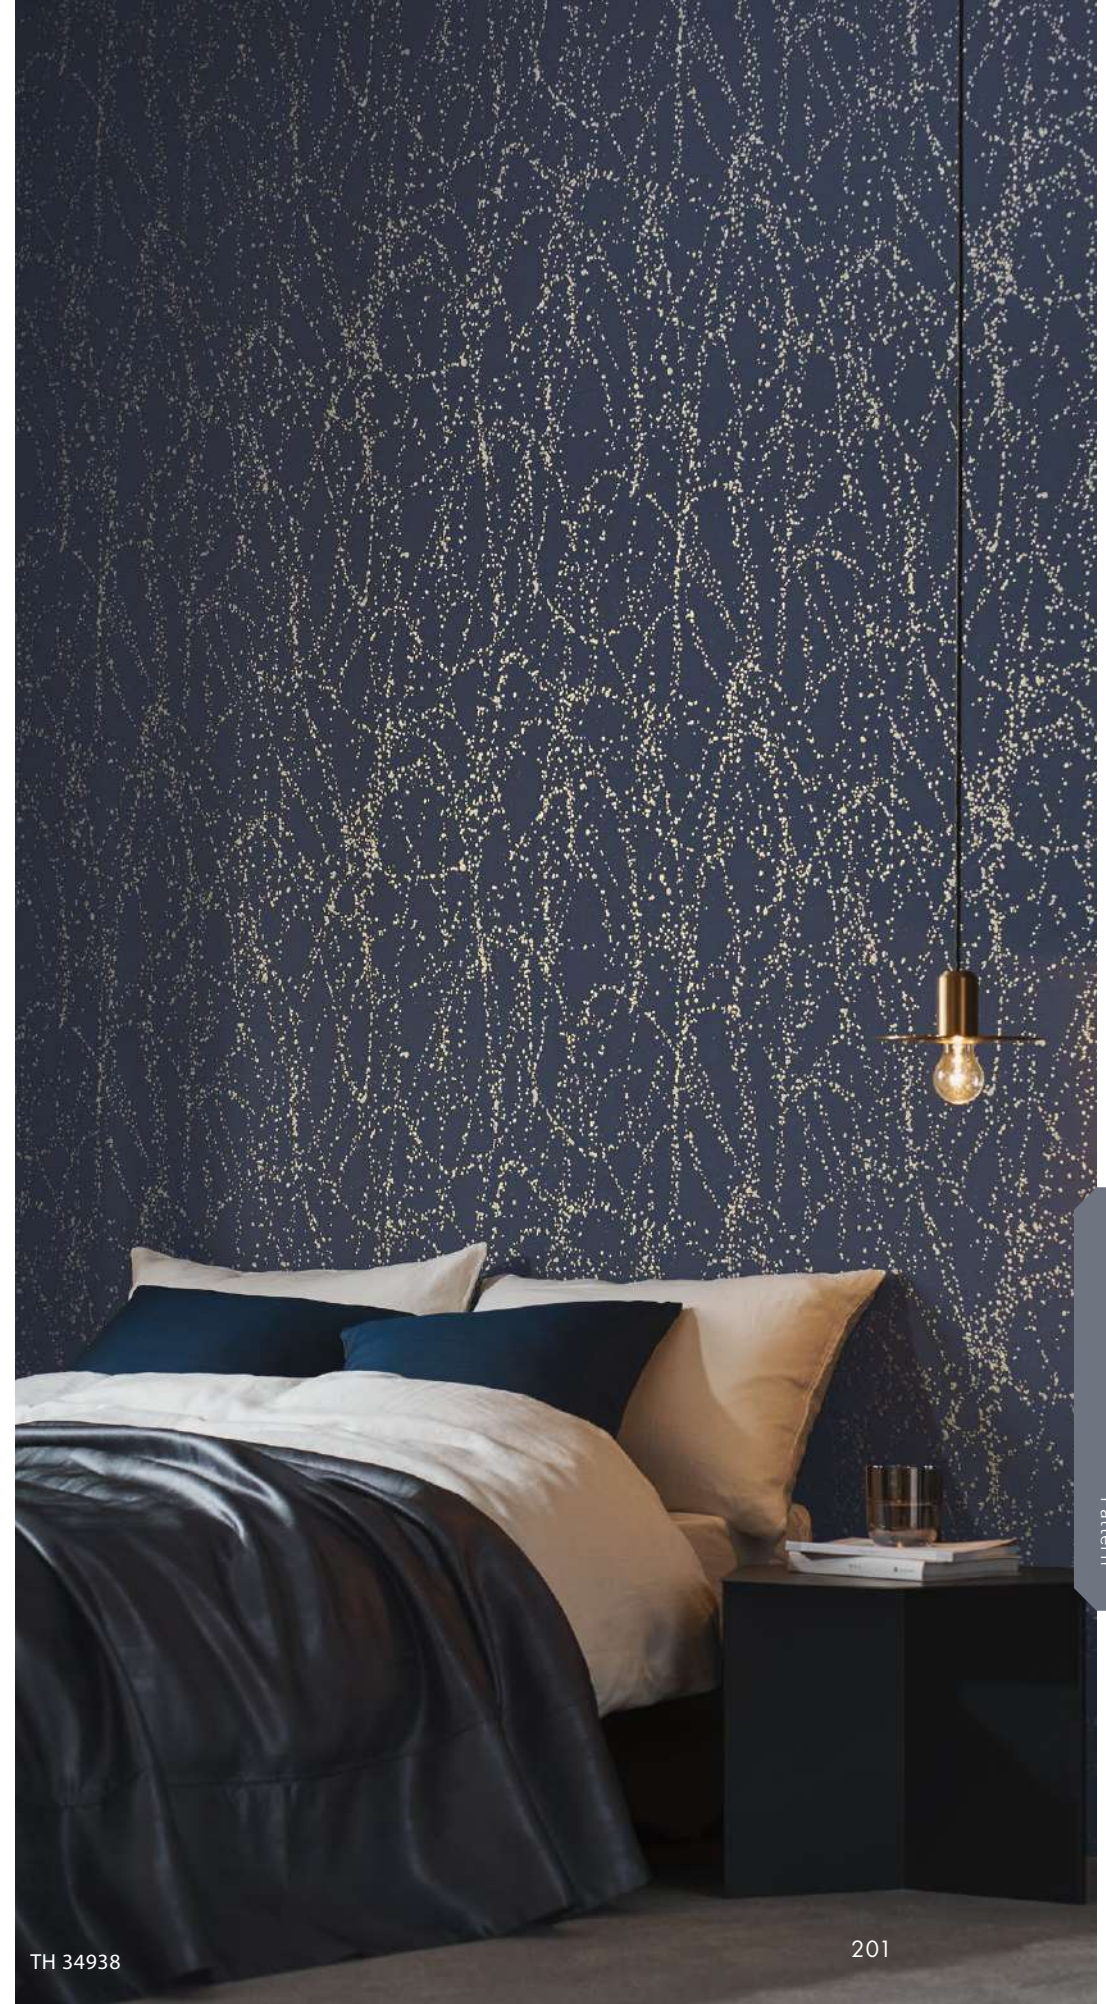

TH 34936

TH 34937

TH 34938

Width 92.5 cm   ↑ 64.2 cm   ↔ 92.5 cm  
Anti-Mold

Title:  
tamamizu  
Designed by SHIGERU YAMADA

Full-Width 92.5 cm  
TH 34937

TH 34938