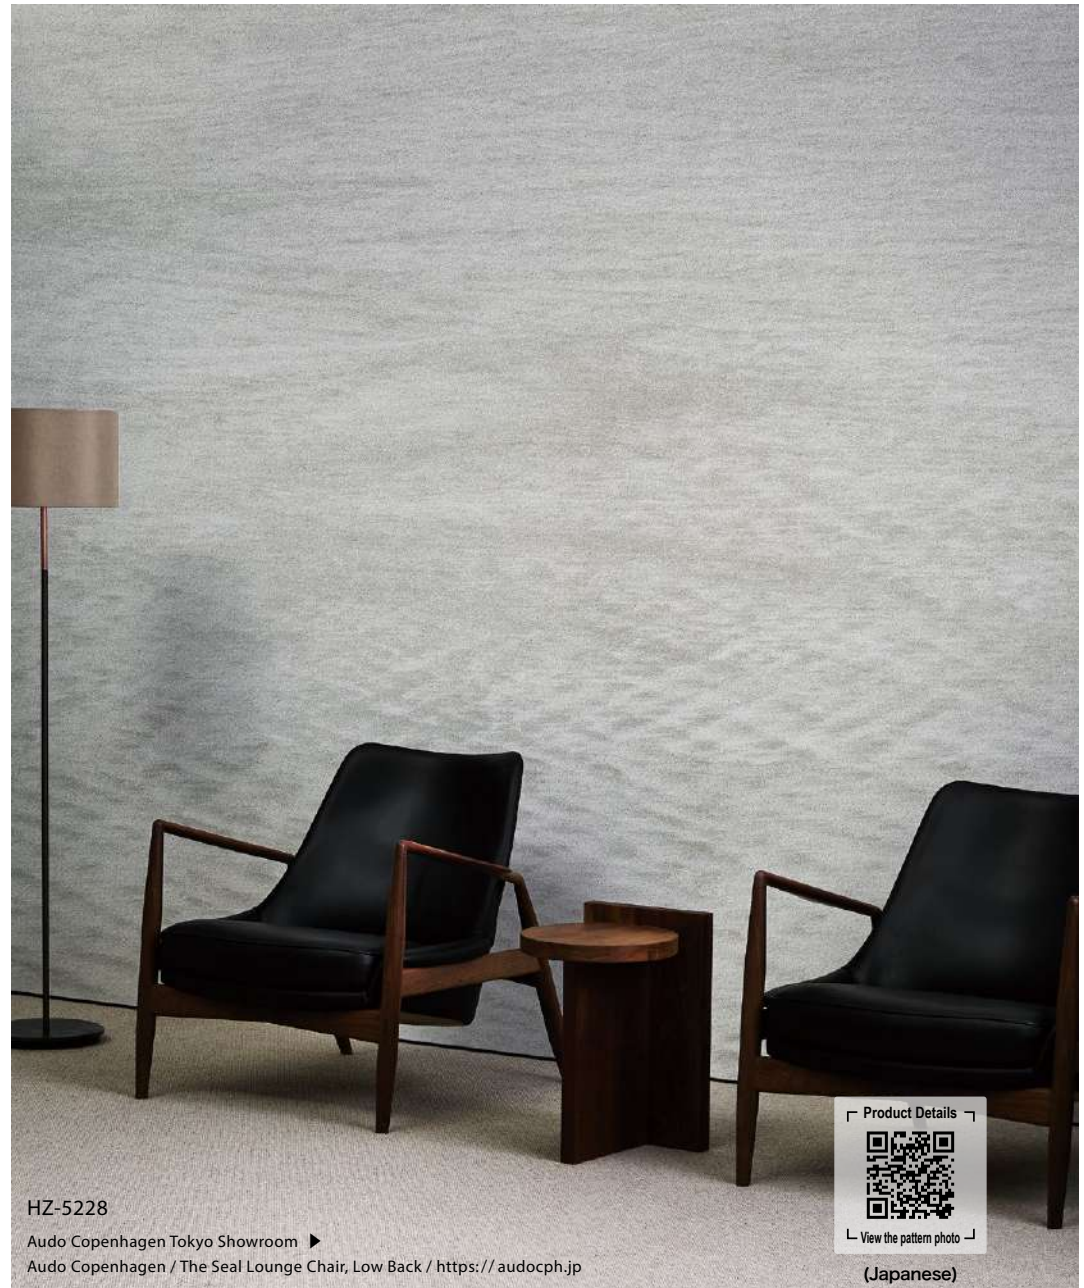

Product Details

View the pattern photo

(Japanese)

HZ-5228

Audo Copenhagen Tokyo Showroom ▶  
 Audó Copenhagen / The Seal Lounge Chair, Low Back / <https://audocph.jp>

Product Details

View the pattern photo

(Japanese)