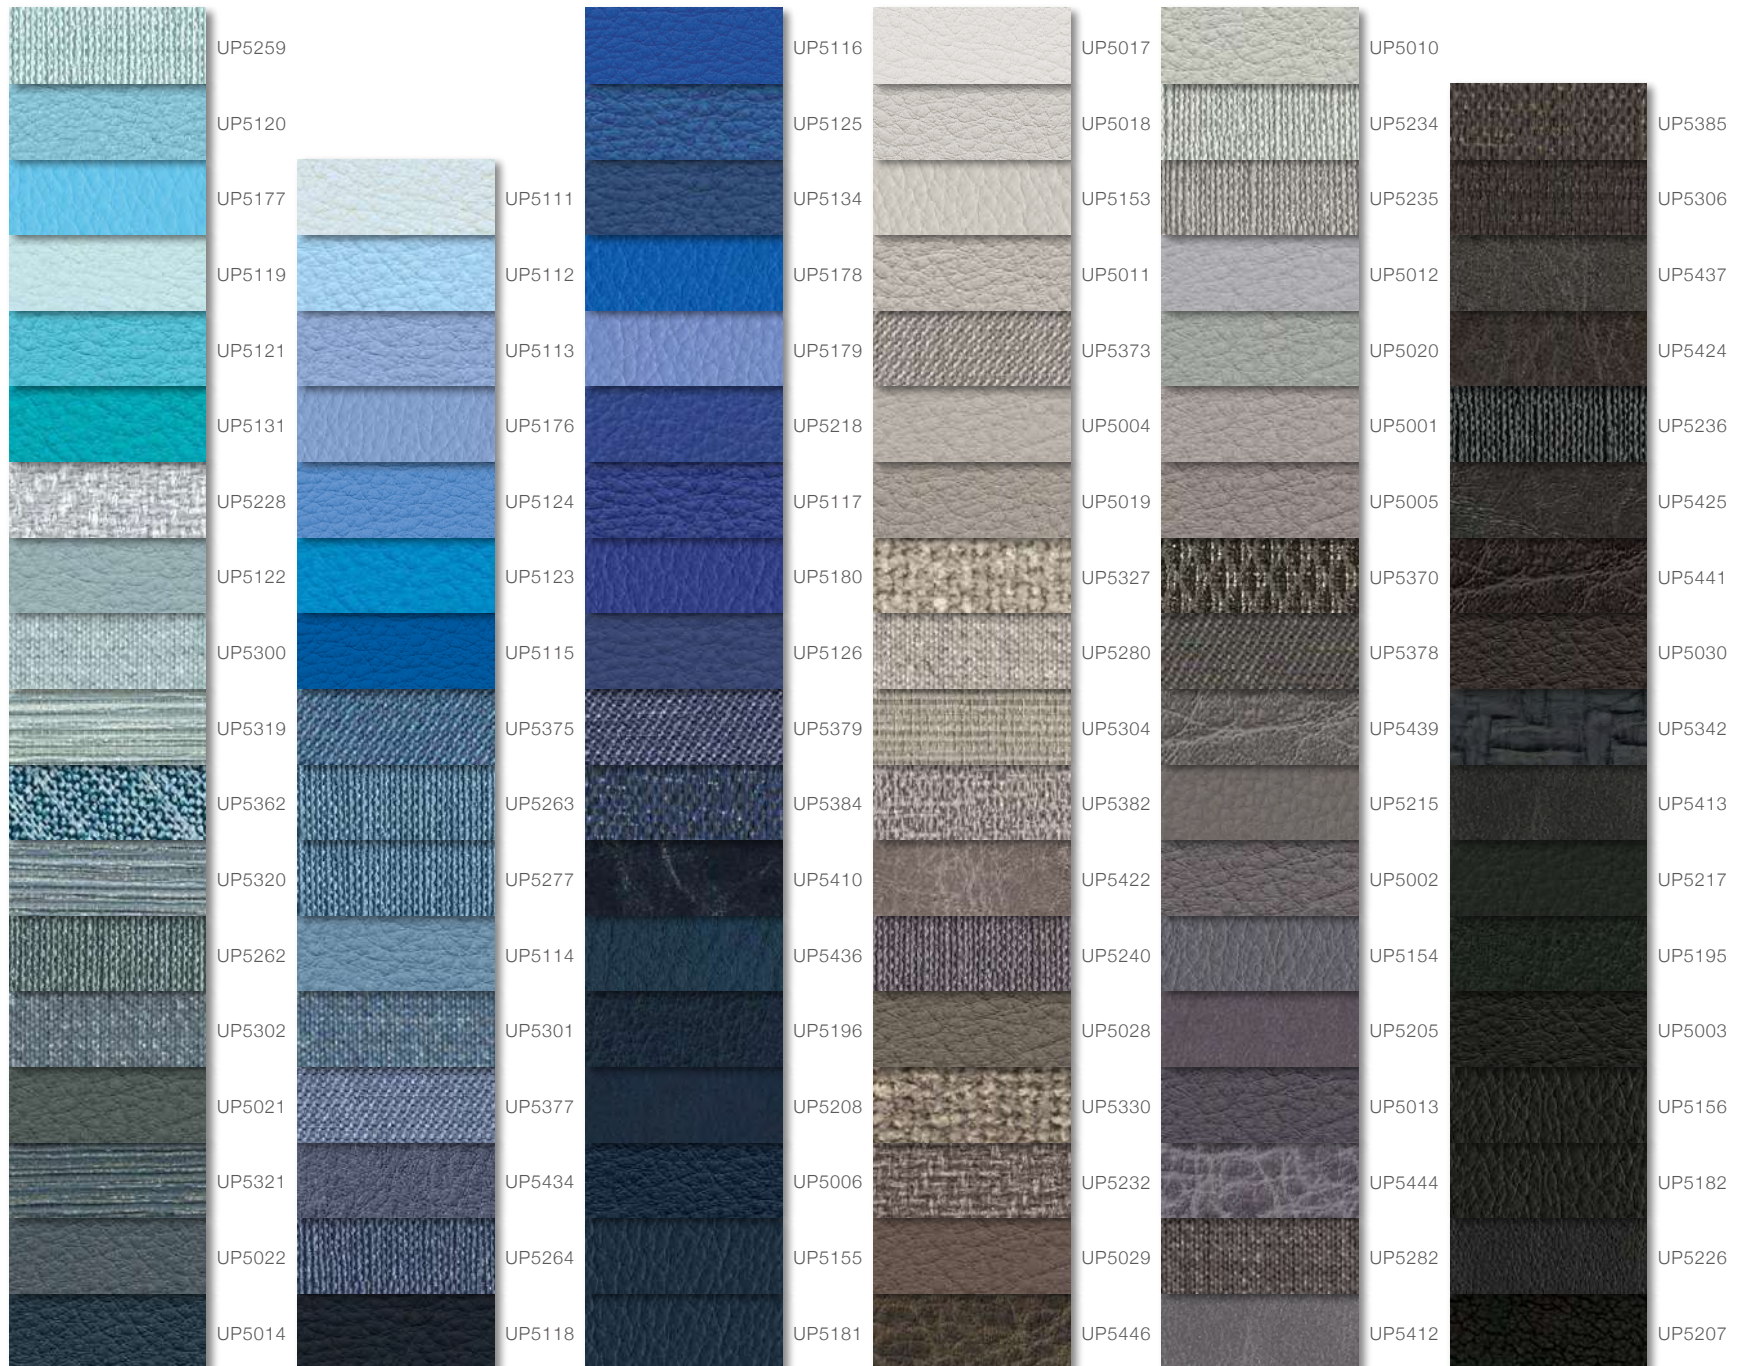

Synthetic Leather Color Index

Information

Fabrics Color Index